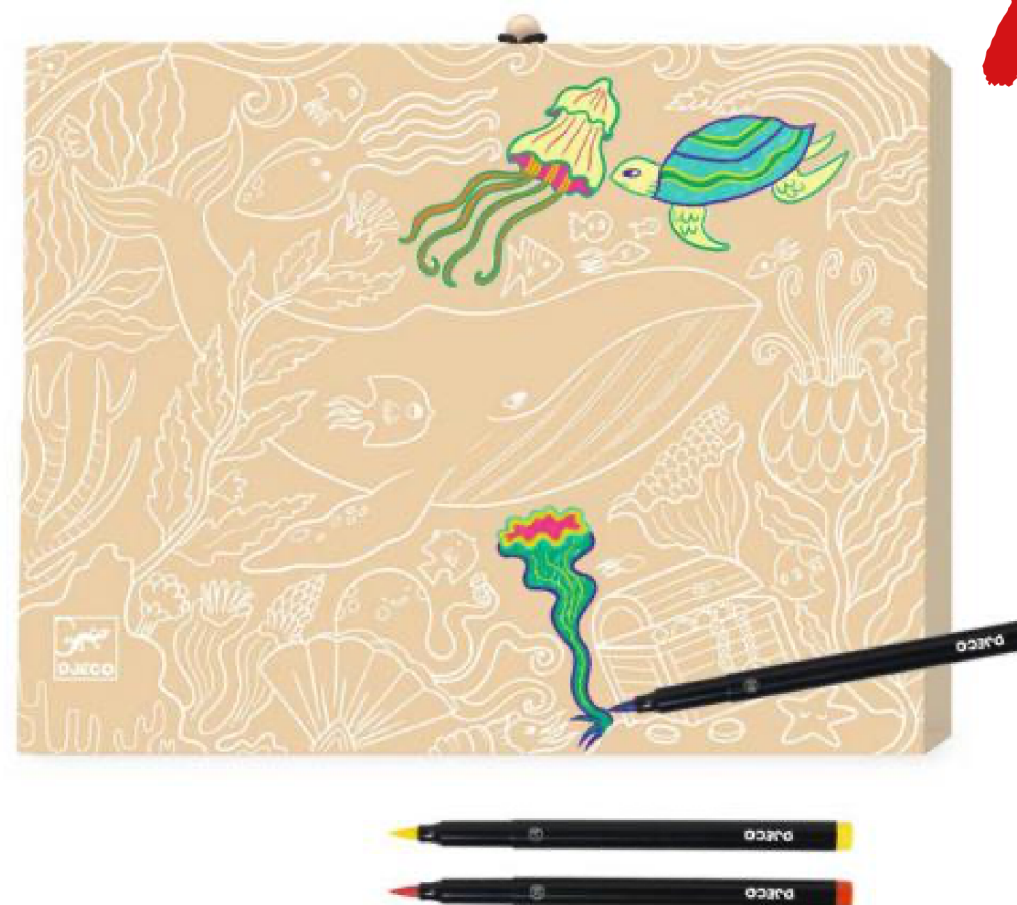

The text 'Back to School' is written in a playful, multi-colored font. The word 'Back' is pink, 'to' is yellow, 'School' is blue, and 'School' is pink. The text is surrounded by decorative elements: a blue paper airplane, a blue cloud, and several yellow stars. A dashed line trails behind the paper airplane.

24 LÁPIS AGUARELA

REFERÊNCIA: DJ09754

**Back to
School**

A MINHA PRIMEIRA CAIXA DE CANETAS

REFERÊNCIA: DJ08795

Back to School

10 CANETAS DE FELTRO PONTA DUPLA - CLASSIC

REFERÊNCIA: DJ08800

**Back to
School**

10 CANETAS DE FELTRO PONTA DUPLA - COR POP NEON

REFERÊNCIA: DJ08799

Back to
School

10 CANETAS DE FELTRO PONTA DUPLA - SWEET

REFERÊNCIA: DJ08802

Back to School

36 CORES DE GUACHE