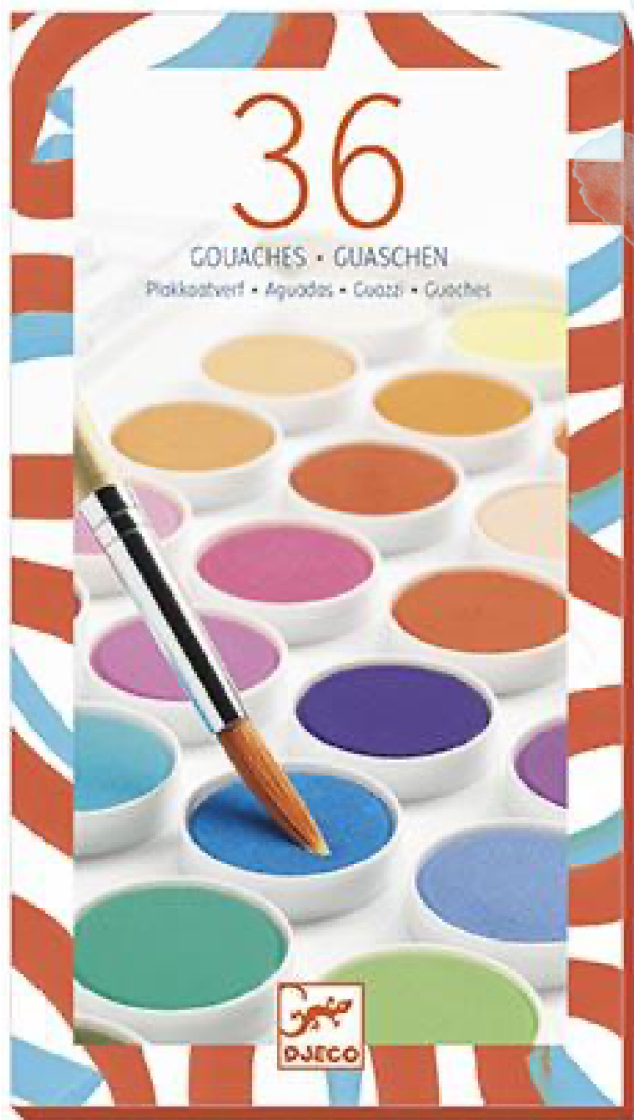

The text 'Back to School' is written in a playful, multi-colored font. The word 'Back' is pink, 'to' is yellow, 'School' is blue, and 'School' is pink. The text is surrounded by decorative elements: a blue paper airplane, a blue cloud, and several yellow stars. A dashed line trails behind the paper airplane.

**Back to
School**

10 CANETAS DE FELTRO PONTA DUPLA - COR POP NEON

REFERÊNCIA: DJ08799

Back to
School

10 CANETAS DE FELTRO PONTA DUPLA - SWEET

REFERÊNCIA: DJ08802

Back to School

36 CORES DE GUACHE