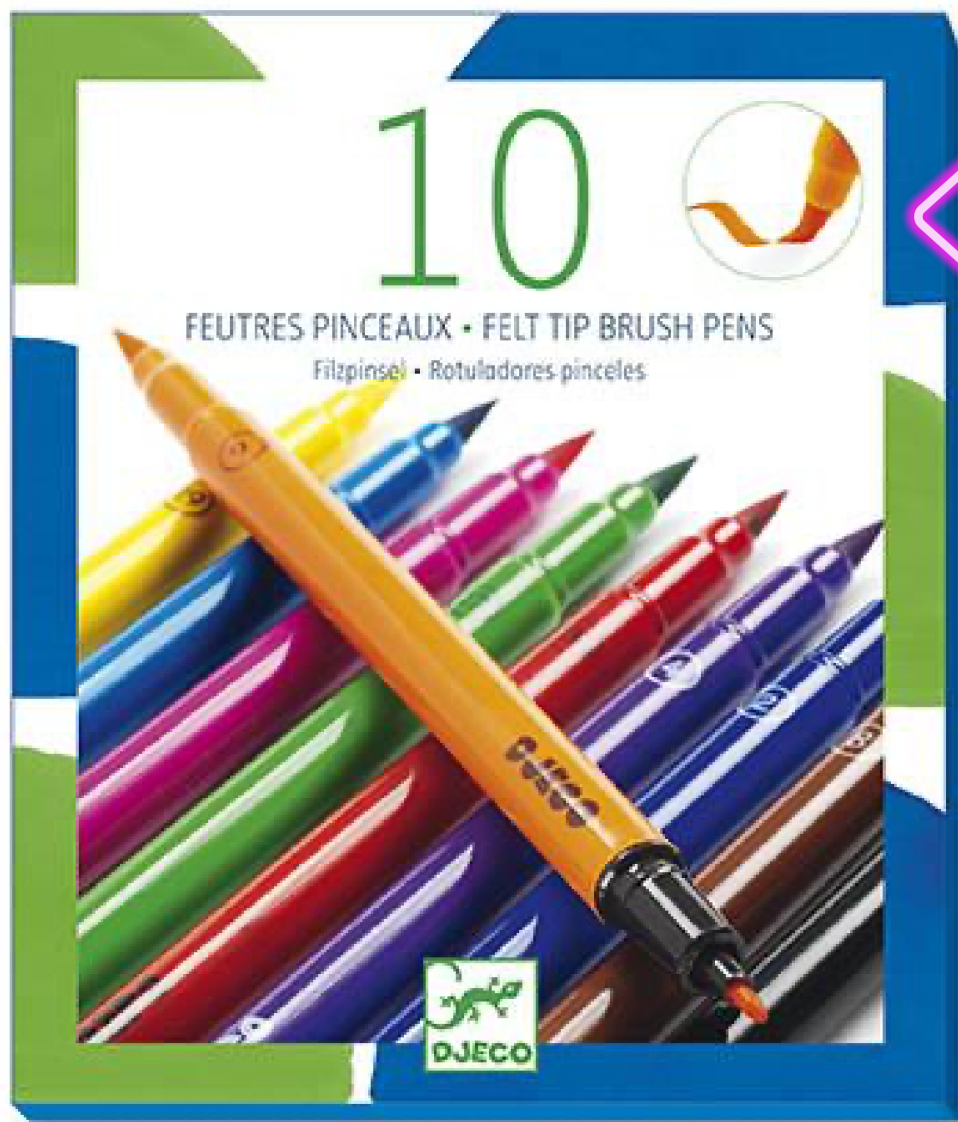

10 CANETAS DE FELTRO PONTA DUPLA - CLASSIC

REFERÊNCIA: DJ08800

**Back to
School**